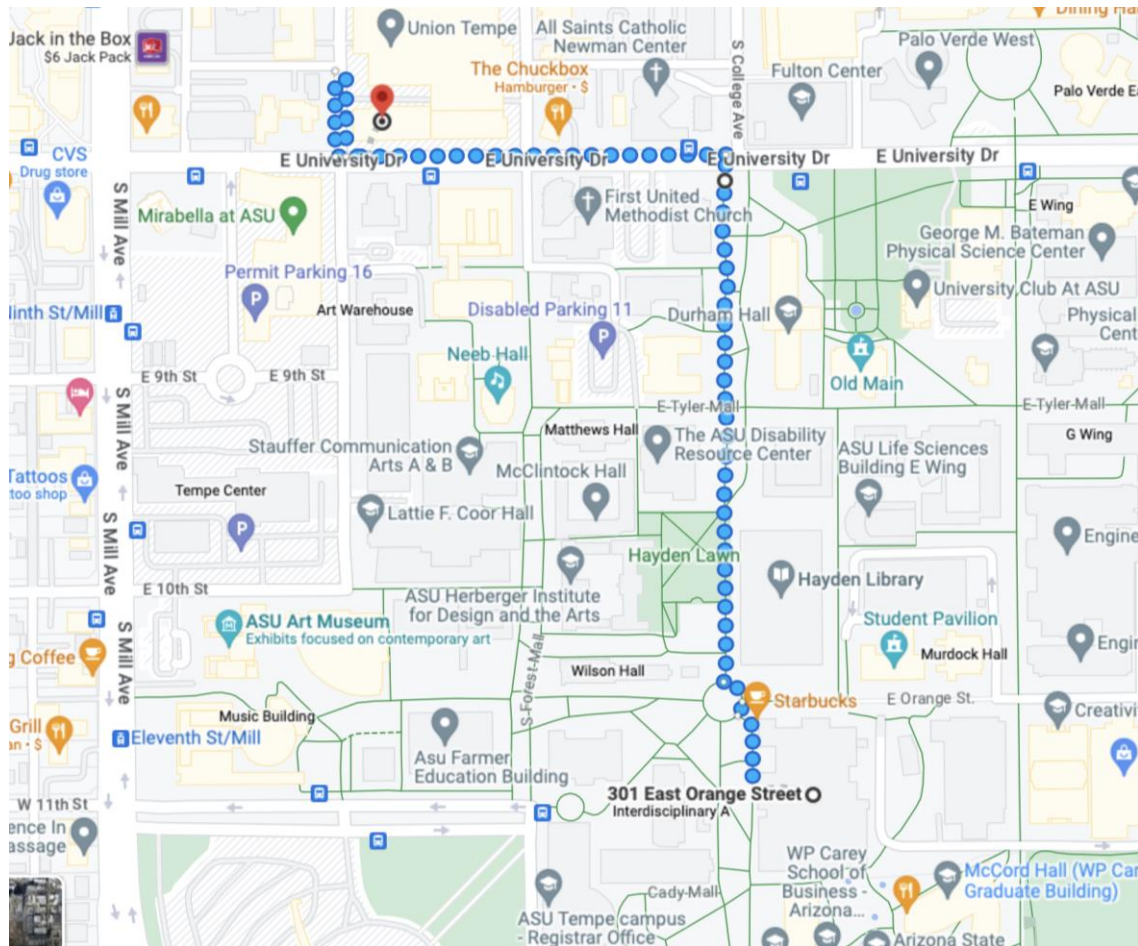

## Directions to Memorial Union from surrounding hotels.

If you are taking Uber or Lift to ASU ask them to drop you off at

**33°24'58.0"N 111°56'06.0"W**

<https://www.google.com/maps/place/33%C2%B024'58.0%22N+111%C2%B056'06.0%22W/@33.416106,-111.9375689,17z/data=!3m1!4b1!4m4!3m3!8m2!3d33.416106!4d-111.934994?entry=ttu>

### From Tempe Mission Palms to Memorial Union

60 E. 5<sup>th</sup> Street, Tempe to Memorial Union, 301 W. Orange Street, Tempe

1. Exit the front of your hotel, turn left going east
2. walk for two blocks, turn right onto College Avenue going south
3. walk three blocks, cross University Drive and continue walking onto ASU campus at Cady Mall until you reach Memorial Union on the left after you pass Orange Mall

## Directions from Canopy by Hilton to Memorial Union

108 E. University, Tempe to Memorial Union, 301 W. Orange Street, Tempe

1. Exit the front of your hotel, turn left going south to the corner of the hotel
2. turn left on University Drive going east
3. walk for two blocks, turn right onto College Avenue/Cady Mall
4. cross University Drive, going south continue walking onto ASU campus until you reach Memorial Union on the left after you pass Orange Mall

## Directions from Graduate to Memorial Union

225 E. Apache Blvd, Tempe to Memorial Union 301 W. Orange Street, Tempe

1. Exit the front of your hotel, going left and walk toward the traffic light north of the hotel,
2. cross Apache Blvd, walking north on Forest Avenue
3. turn right on Lemon Street, go one block and
4. turn left going north where College Avenue and Cady Mall meet where you enter ASU campus.
5. continue walking north on Cady Mall until you reach Memorial Union on the right-hand side, it is the second building on the right.