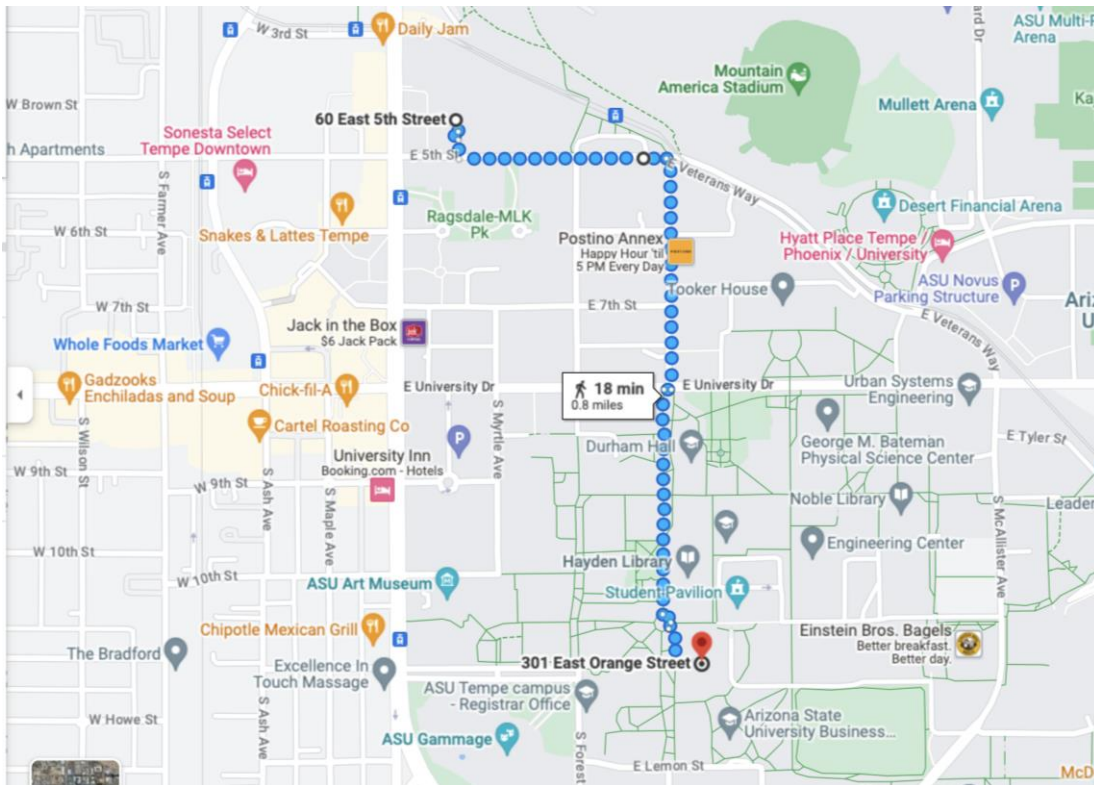

## Directions to Memorial Union from surrounding hotels.

If you are taking Uber or Lift to ASU ask them to drop you off at

**33°24'58.0"N 111°56'06.0"W**

<https://www.google.com/maps/place/33%C2%B024'58.0%22N+111%C2%B056'06.0%22W/@33.416106,-111.9375689,17z/data=!3m1!4b1!4m4!3m3!8m2!3d33.416106!4d-111.934994?entry=ttu>

### From Tempe Mission Palms to Memorial Union

60 E. 5<sup>th</sup> Street, Tempe to Memorial Union, 301 W. Orange Street, Tempe

1. Exit the front of your hotel, turn left going east
2. walk for two blocks, turn right onto College Avenue going south
3. walk three blocks, cross University Drive and continue walking onto ASU campus at Cady Mall until you reach Memorial Union on the left after you pass Orange Mall

## Directions from Canopy by Hilton to Memorial Union

108 E. University, Tempe to Memorial Union, 301 W. Orange Street, Tempe

1. Exit the front of your hotel, turn left going south to the corner of the hotel
2. turn left on University Drive going east
3. walk for two blocks, turn right onto College Avenue/Cady Mall
4. cross University Drive, going south continue walking onto ASU campus until you reach Memorial Union on the left after you pass Orange Mall

## Directions from Graduate to Memorial Union

225 E. Apache Blvd, Tempe to Memorial Union 301 W. Orange Street, Tempe

1. Exit the front of your hotel, going left and walk toward the traffic light north of the hotel,
2. cross Apache Blvd, walking north on Forest Avenue
3. turn right on Lemon Street, go one block and
4. turn left going north where College Avenue and Cady Mall meet where you enter ASU campus.
5. continue walking north on Cady Mall until you reach Memorial Union on the right-hand side, it is the second building on the right.