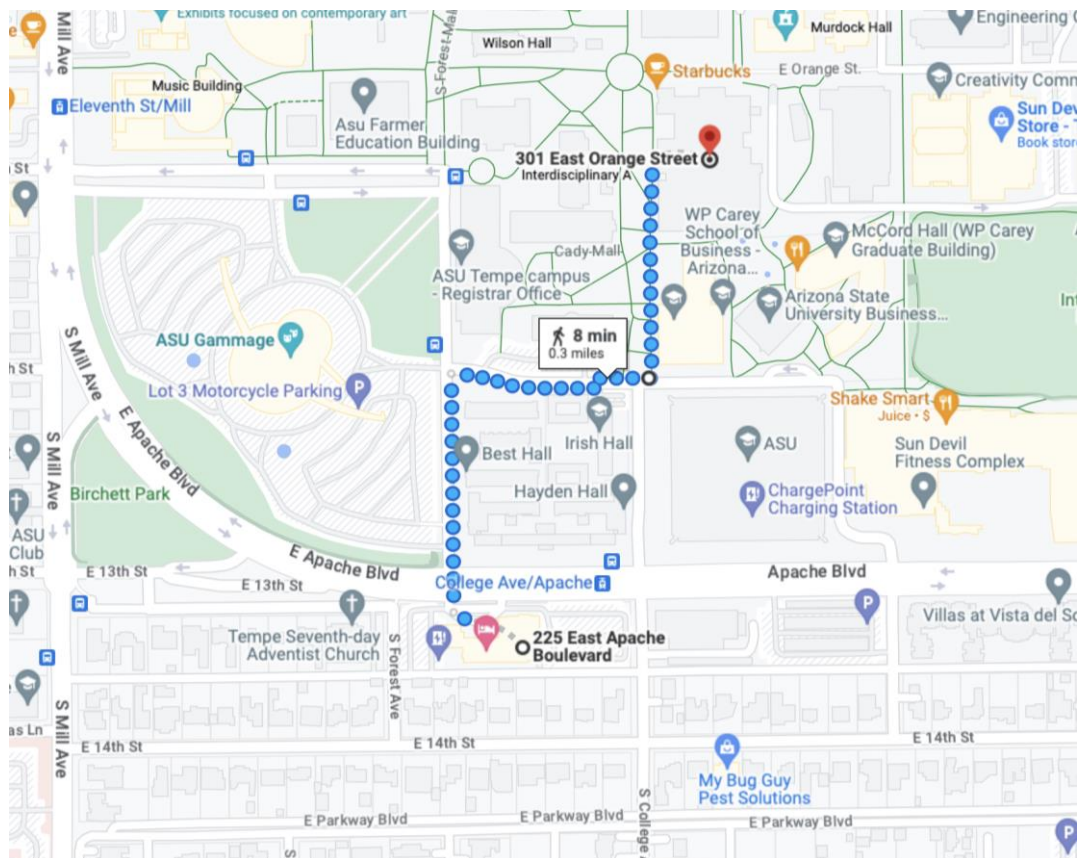

## Directions to Memorial Union from surrounding hotels.

If you are taking Uber or Lift to ASU ask them to drop you off at

**33°24'58.0"N 111°56'06.0"W**

<https://www.google.com/maps/place/33%C2%B024'58.0%22N+111%C2%B056'06.0%22W/@33.416106,-111.9375689,17z/data=!3m1!4b1!4m4!3m3!8m2!3d33.416106!4d-111.934994?entry=ttu>

### From Tempe Mission Palms to Memorial Union

60 E. 5<sup>th</sup> Street, Tempe to Memorial Union, 301 W. Orange Street, Tempe

1. Exit the front of your hotel, turn left going east
2. walk for two blocks, turn right onto College Avenue going south
3. walk three blocks, cross University Drive and continue walking onto ASU campus at Cady Mall until you reach Memorial Union on the left after you pass Orange Mall

## Directions from Canopy by Hilton to Memorial Union

108 E. University, Tempe to Memorial Union, 301 W. Orange Street, Tempe

1. Exit the front of your hotel, turn left going south to the corner of the hotel
2. turn left on University Drive going east
3. walk for two blocks, turn right onto College Avenue/Cady Mall
4. cross University Drive, going south continue walking onto ASU campus until you reach Memorial Union on the left after you pass Orange Mall

## Directions from Graduate to Memorial Union

225 E. Apache Blvd, Tempe to Memorial Union 301 W. Orange Street, Tempe

1. Exit the front of your hotel, going left and walk toward the traffic light north of the hotel,
2. cross Apache Blvd, walking north on Forest Avenue
3. turn right on Lemon Street, go one block and
4. turn left going north where College Avenue and Cady Mall meet where you enter ASU campus.
5. continue walking north on Cady Mall until you reach Memorial Union on the right-hand side, it is the second building on the right.